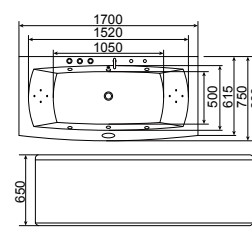

RL-6132

SKU:0350006

1700*850*650mm (67" x 33" x 25")

1800*900*650mm (70" x 35" x 25")

Loading Quantity:40'HQ(48pcs)

RL-6132(without window)

SKU:0350051

1700*850*650mm (67" x 33" x 25")

1800*900*650mm (70" x 35" x 25")

Loading Quantity:40'HQ(48pcs)

RL-6137

SKU:0350012

1700*750*600mm (67" x 30" x 23")

Loading Quantity:40'HQ(57pcs)

RL-6141

SKU:0350011

1700*800*650mm (67" x 31" x 25")

Loading Quantity:40'HQ(52pcs)

RL-6135

SKU:0350067

1750*850*600mm (69" x 33" x 23")
Loading Quantity:40'HQ(48pcs)

RL-6136

SKU:0350002

1750*1200*600mm (69" x 47" x 23")
Loading Quantity:40'HQ(40pcs)

1600*1000*650mm (63" x 39" x 25")
Loading Quantity:40'HQ(52pcs)

RL-6180

SKU:0350047 (1600)
0350005 (1700)
0350048 (1800)

1600*700*600mm (63" x 27" x 23")
1700*800*600mm (67" x 31" x 23")
1800*900*600mm (70" x 35" x 23")
Loading Quantity:
40'HQ(48pcs)