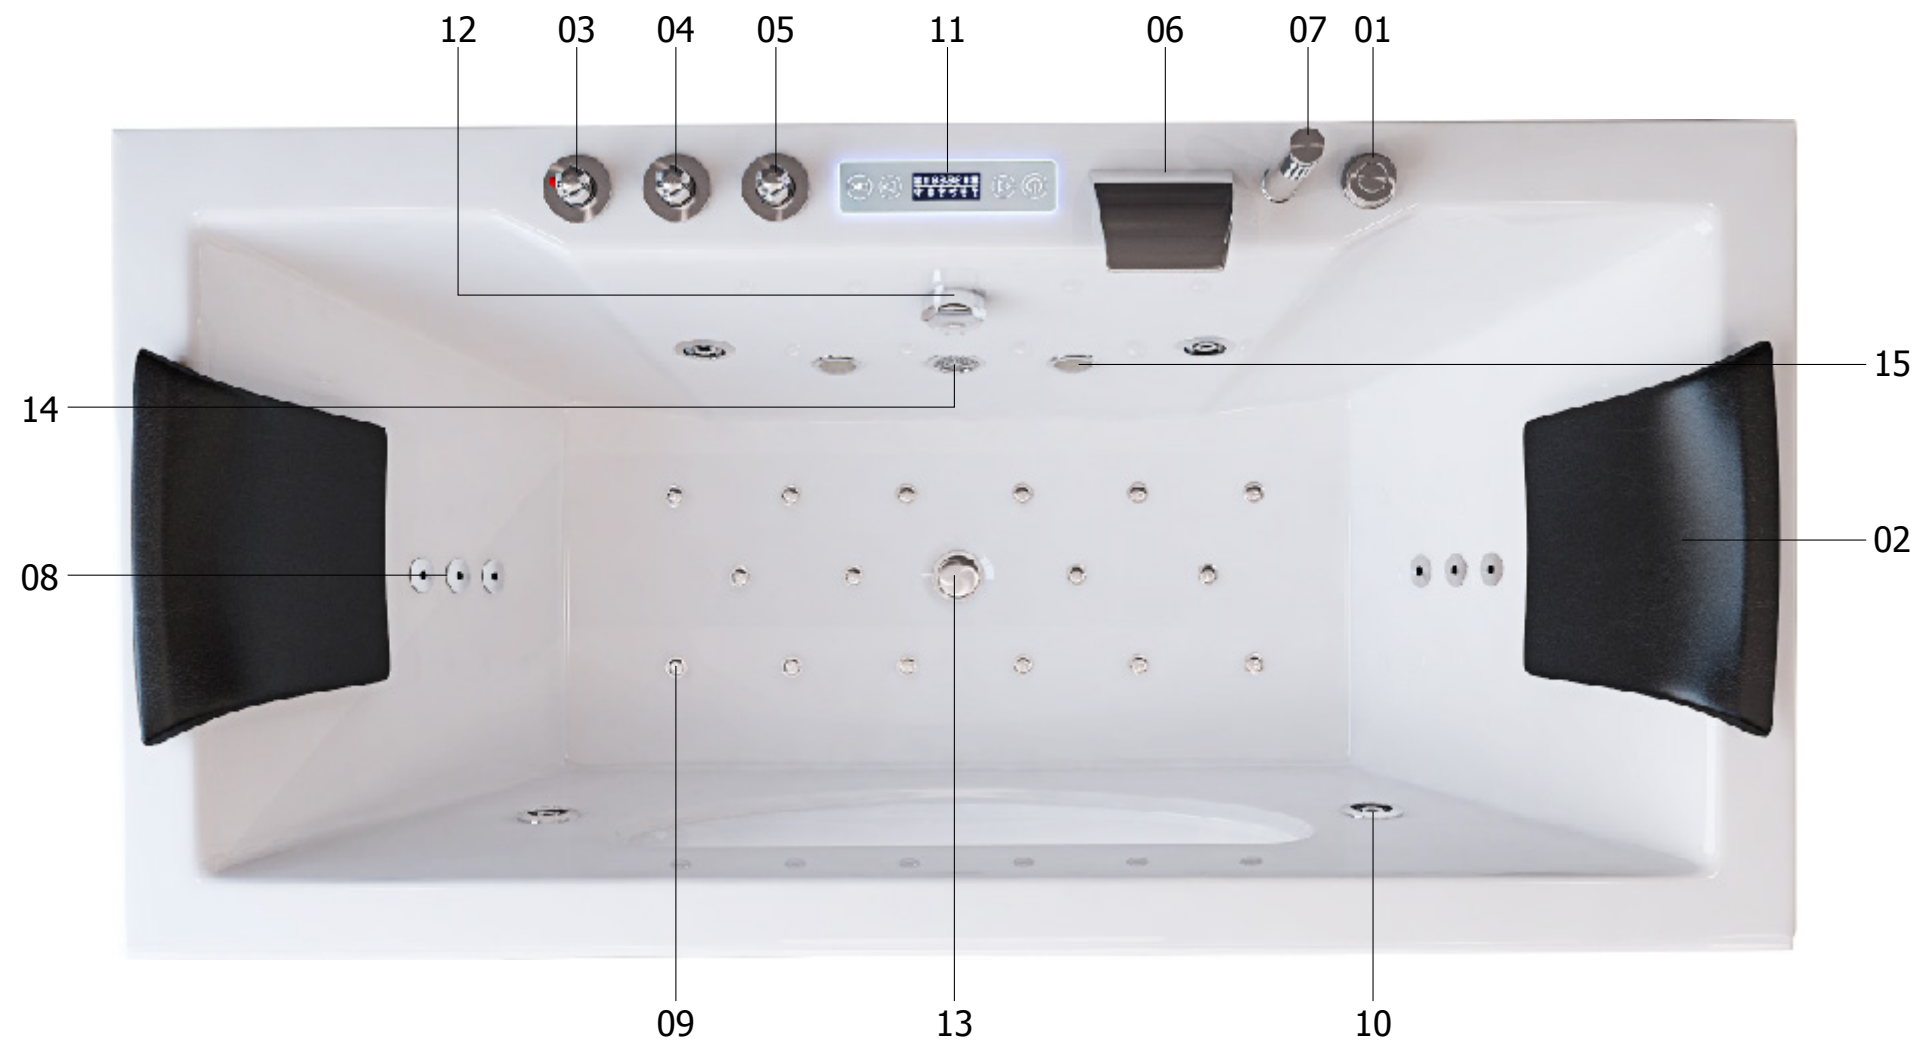

RL-8015

RL-8018

RL-H150-1

RL-9001

RL-9002

WHIRLPOOL BATHS

No.	Description	No.	Description	No.	Description
01	adjustment switch	06	waterfall faucet	11	computer panel
02	pillow	07	handshower	12	overflow
03	divert knob	08	small water jets	13	floor drain
04	cold water volume	09	air jets	14	water circulation
05	hot water volume	10	big water jets	15	underwater light