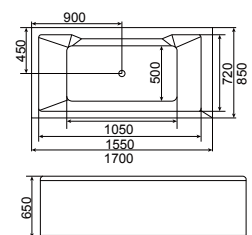

RL-6132

SKU:0350006

1700*850*650mm (67" x 33" x 25")

1800*900*650mm (70" x 35" x 25")

Loading Quantity:40'HQ(48pcs)

RL-6132(without window)

SKU:0350051

1700*850*650mm (67" x 33" x 25")

1800*900*650mm (70" x 35" x 25")

Loading Quantity:40'HQ(48pcs)

RL-6137

SKU:0350012

1700*750*600mm (67" x 30" x 23")

Loading Quantity:40'HQ(57pcs)

RL-6141

SKU:0350011

1700*800*650mm (67" x 31" x 25")

Loading Quantity:40'HQ(52pcs)

RL-6135

SKU:0350067

1750*850*600mm (69" x 33" x 23")
Loading Quantity:40'HQ(48pcs)

RL-6136

SKU:0350002

1750*1200*600mm (69" x 47" x 23")
Loading Quantity:40'HQ(40pcs)

1600*1000*650mm (63" x 39" x 25")
Loading Quantity:40'HQ(52pcs)

RL-6180

SKU:0350047 (1600)
0350005 (1700)
0350048 (1800)

1600*700*600mm (63" x 27" x 23")
1700*800*600mm (67" x 31" x 23")
1800*900*600mm (70" x 35" x 23")
Loading Quantity:
40'HQ(48pcs)