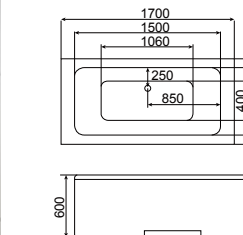

RL-6132

SKU:0350006

1700*850*650mm (67" x 33" x 25")

1800*900*650mm (70" x 35" x 25")

Loading Quantity:40'HQ(48pcs)

RL-6132(without window)

SKU:0350051

1700*850*650mm (67" x 33" x 25")

1800*900*650mm (70" x 35" x 25")

Loading Quantity:40'HQ(48pcs)

RL-6137

SKU:0350012

1700*750*600mm (67" x 30" x 23")

Loading Quantity:40'HQ(57pcs)

RL-6141

SKU:0350011

1700*800*650mm (67" x 31" x 25")

Loading Quantity:40'HQ(52pcs)

RL-6135

SKU:0350067

1750*850*600mm (69" x 33" x 23")
Loading Quantity:40'HQ(48pcs)

RL-6136

SKU:0350002

1750*1200*600mm (69" x 47" x 23")
Loading Quantity:40'HQ(40pcs)

1600*1000*650mm (63" x 39" x 25")
Loading Quantity:40'HQ(52pcs)

RL-6180

SKU:0350047 (1600)
0350005 (1700)
0350048 (1800)

1600*700*600mm (63" x 27" x 23")
1700*800*600mm (67" x 31" x 23")
1800*900*600mm (70" x 35" x 23")
Loading Quantity:
40'HQ(48pcs)