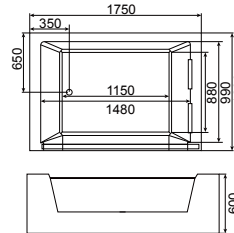

RL-6132

SKU:0350006

1700*850*650mm (67" x 33" x 25")

1800*900*650mm (70" x 35" x 25")

Loading Quantity:40'HQ(48pcs)

RL-6132(without window)

SKU:0350051

1700*850*650mm (67" x 33" x 25")

1800*900*650mm (70" x 35" x 25")

Loading Quantity:40'HQ(48pcs)

RL-6137

SKU:0350012

1700*750*600mm (67" x 30" x 23")

Loading Quantity:40'HQ(57pcs)

RL-6141

SKU:0350011

1700*800*650mm (67" x 31" x 25")

Loading Quantity:40'HQ(52pcs)

RL-6135

SKU:0350067

1750*850*600mm (69" x 33" x 23")
Loading Quantity:40'HQ(48pcs)

RL-6136

SKU:0350002

1750*1200*600mm (69" x 47" x 23")
Loading Quantity:40'HQ(40pcs)

1600*1000*650mm (63" x 39" x 25")
Loading Quantity:40'HQ(52pcs)

RL-6180

SKU:0350047 (1600)
0350005 (1700)
0350048 (1800)

1600*700*600mm (63" x 27" x 23")
1700*800*600mm (67" x 31" x 23")
1800*900*600mm (70" x 35" x 23")
Loading Quantity:
40'HQ(48pcs)