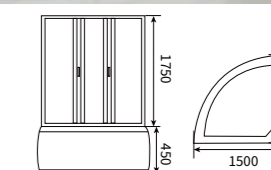

RL-514L/R

RL-C03

INTEGRAL SHOWER ROOM

①	Top Shower
②	Speaker
③	Led Light
④	Shelf
⑤	Computer Panel
⑥	Mixer
⑦	Back Jets
⑧	Steam
⑨	Fan
⑩	Hand Shower
⑪	Handles
⑫	Foot Massage

RL-D03

1350*1350*2200mm(53*53*86.6")
 1500*1500*2200mm(59*59*86.6")
 Loading Quantity:20'HQ(16/12pcs)
 40'HQ(40/30pcs)

RL-D04

1500*1500*2200mm(59*59*86.6")
 Loading Quantity:20'HQ(12pcs)
 40'HQ(30pcs)

RL-D130-A

1300*1300*2200mm(51*51*86.6")
 1500*1500*2200mm(59*59*86.6")
 Loading Quantity:20'HQ(16/12pcs)
 40'HQ(40/30pcs)

RL-P150A

1500*1500*2200mm(59*59*86.6")
 Loading Quantity:20'HQ(12pcs)
 40'HQ(30pcs)

RL-D17L/R

850*1400*2200mm(33.4*55*86.6")
 900*1700*2200mm(35.4*67*86.6")
 1000*1900*2200mm(39*74.8*86.6")
 Loading Quantity:
 20'HQ(19/16/14pcs)
 40'HQ(47/40/36pcs)

1700*900*2200mm(67*35.4*86.6")
 Loading Quantity:20'HQ(19pcs)
 40'HQ(48pcs)

RL-D16

900*1500*2200(35.4*59*86.6")
 900*1700*2200(35.4*67*86.6")
 1000*1900*2200(39.4*74.8*86.6")
 Loading Quantity:20'HQ(23/19/16pcs)
 40'HQ(56/47/39pcs)