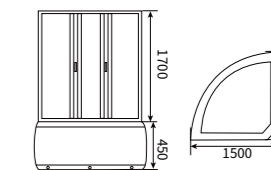

RL-514L/R

RL-C03

INTEGRAL SHOWER ROOM

①	Top Shower
②	Speaker
③	Led Light
④	Shelf
⑤	Computer Panel
⑥	Mixer
⑦	Back Jets
⑧	Steam
⑨	Fan
⑩	Hand Shower
⑪	Handles
⑫	Foot Massage

RL-D03

1350*1350*2200mm(53*53*86.6")
 1500*1500*2200mm(59*59*86.6")
 Loading Quantity:20'HQ(16/12pcs)
 40'HQ(40/30pcs)

RL-D04

1500*1500*2200mm(59*59*86.6")
 Loading Quantity:20'HQ(12pcs)
 40'HQ(30pcs)

RL-D130-A

1300*1300*2200mm(51*51*86.6")
 1500*1500*2200mm(59*59*86.6")
 Loading Quantity:20'HQ(16/12pcs)
 40'HQ(40/30pcs)

RL-P150A

1500*1500*2200mm(59*59*86.6")
 Loading Quantity:20'HQ(12pcs)
 40'HQ(30pcs)

RL-D17L/R

850*1400*2200mm(33.4*55*86.6")
 900*1700*2200mm(35.4*67*86.6")
 1000*1900*2200mm(39*74.8*86.6")
 Loading Quantity:
 20'HQ(19/16/14pcs)
 40'HQ(47/40/36pcs)

1700*900*2200mm(67*35.4*86.6")
 Loading Quantity:20'HQ(19pcs)
 40'HQ(48pcs)

RL-D16

900*1500*2200(35.4*59*86.6")
 900*1700*2200(35.4*67*86.6")
 1000*1900*2200(39.4*74.8*86.6")
 Loading Quantity:20'HQ(23/19/16pcs)
 40'HQ(56/47/39pcs)