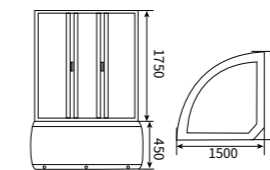

RL-514L/R

RL-C03

INTEGRAL SHOWER ROOM

①	Top Shower
②	Speaker
③	Led Light
④	Shelf
⑤	Computer Panel
⑥	Mixer
⑦	Back Jets
⑧	Steam
⑨	Fan
⑩	Hand Shower
⑪	Handles
⑫	Foot Massage

RL-D03

1350*1350*2200mm(53*53*86.6")
 1500*1500*2200mm(59*59*86.6")
 Loading Quantity:20'HQ(16/12pcs)
 40'HQ(40/30pcs)

RL-D04

1500*1500*2200mm(59*59*86.6")
 Loading Quantity:20'HQ(12pcs)
 40'HQ(30pcs)

RL-D130-A

1300*1300*2200mm(51*51*86.6")
 1500*1500*2200mm(59*59*86.6")
 Loading Quantity:20'HQ(16/12pcs)
 40'HQ(40/30pcs)

RL-P150A

1500*1500*2200mm(59*59*86.6")
 Loading Quantity:20'HQ(12pcs)
 40'HQ(30pcs)

RL-D17L/R

850*1400*2200mm(33.4*55*86.6")
 900*1700*2200mm(35.4*67*86.6")
 1000*1900*2200mm(39*74.8*86.6")
 Loading Quantity:
 20'HQ(19/16/14pcs)
 40'HQ(47/40/36pcs)

1700*900*2200mm(67*35.4*86.6")
 Loading Quantity:20'HQ(19pcs)
 40'HQ(48pcs)

RL-D16

900*1500*2200(35.4*59*86.6")
 900*1700*2200(35.4*67*86.6")
 1000*1900*2200(39.4*74.8*86.6")
 Loading Quantity:20'HQ(23/19/16pcs)
 40'HQ(56/47/39pcs)