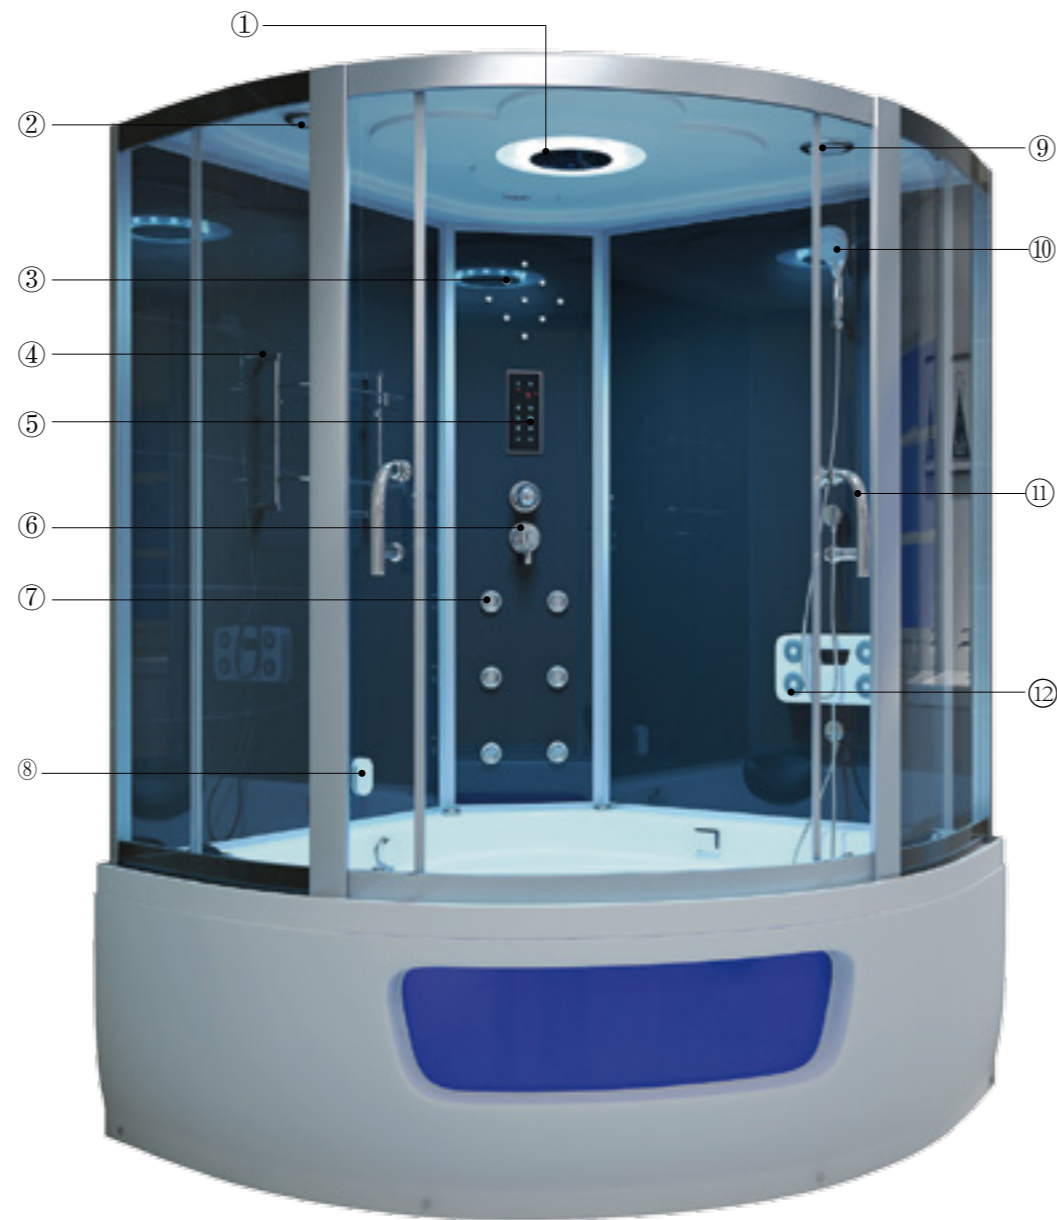

RL-514L/R

RL-C03

INTEGRAL SHOWER ROOM

①	Top Shower
②	Speaker
③	Led Light
④	Shelf
⑤	Computer Panel
⑥	Mixer
⑦	Back Jets
⑧	Steam
⑨	Fan
⑩	Hand Shower
⑪	Handles
⑫	Foot Massage

RL-D03

1350*1350*2200mm(53*53*86.6")
 1500*1500*2200mm(59*59*86.6")
 Loading Quantity:20'HQ(16/12pcs)
 40'HQ(40/30pcs)