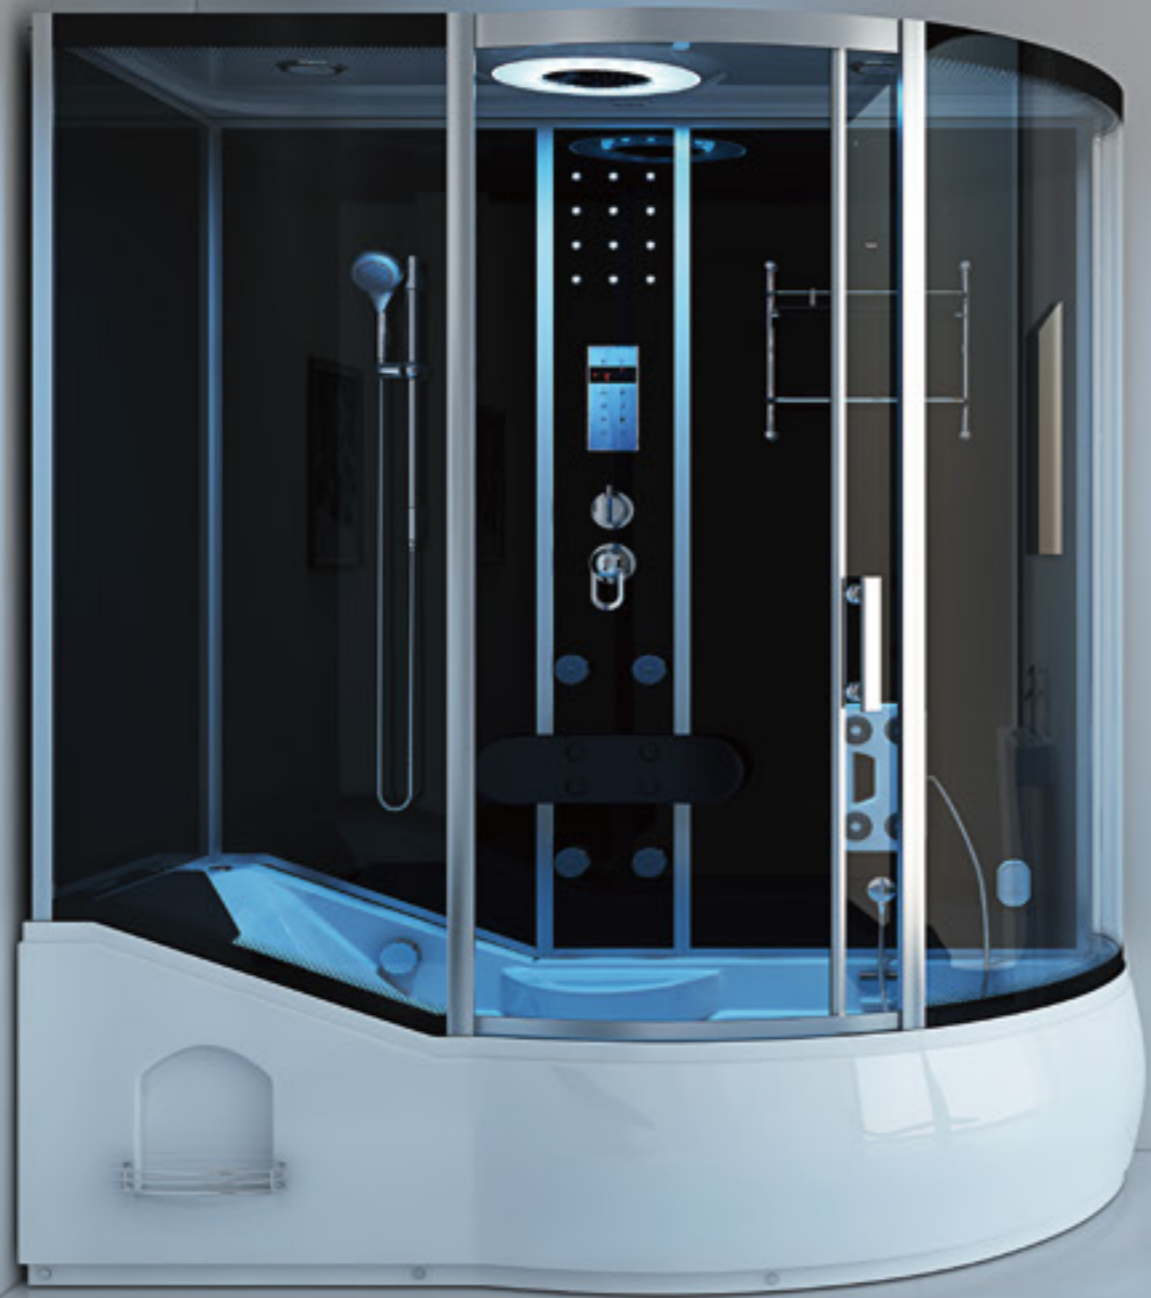

RL-D17L/R

850*1400*2200mm(33.4*55*86.6")
900*1700*2200mm(35.4*67*86.6")
1000*1900*2200mm(39*74.8*86.6")
Loading Quantity:
20'HQ(19/16/14pcs)
40'HQ(47/40/36pcs)