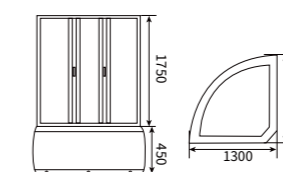

RL-514L/R

RL-C03

INTEGRAL SHOWER ROOM

①	Top Shower
②	Speaker
③	Led Light
④	Shelf
⑤	Computer Panel
⑥	Mixer
⑦	Back Jets
⑧	Steam
⑨	Fan
⑩	Hand Shower
⑪	Handles
⑫	Foot Massage

RL-D03

1350*1350*2200mm(53*53*86.6")
 1500*1500*2200mm(59*59*86.6")
 Loading Quantity:20'HQ(16/12pcs)
 40'HQ(40/30pcs)

RL-D04

1500*1500*2200mm(59*59*86.6")
 Loading Quantity:20'HQ(12pcs)
 40'HQ(30pcs)

RL-D130-A

1300*1300*2200mm(51*51*86.6")
 1500*1500*2200mm(59*59*86.6")
 Loading Quantity:20'HQ(16/12pcs)
 40'HQ(40/30pcs)

RL-P150A

1500*1500*2200mm(59*59*86.6")
 Loading Quantity:20'HQ(12pcs)
 40'HQ(30pcs)

RL-D17L/R

850*1400*2200mm(33.4*55*86.6")
 900*1700*2200mm(35.4*67*86.6")
 1000*1900*2200mm(39*74.8*86.6")
 Loading Quantity:
 20'HQ(19/16/14pcs)
 40'HQ(47/40/36pcs)

1700*900*2200mm(67*35.4*86.6")
 Loading Quantity:20'HQ(19pcs)
 40'HQ(48pcs)

RL-D16

900*1500*2200(35.4*59*86.6")
 900*1700*2200(35.4*67*86.6")
 1000*1900*2200(39.4*74.8*86.6")
 Loading Quantity:20'HQ(23/19/16pcs)
 40'HQ(56/47/39pcs)